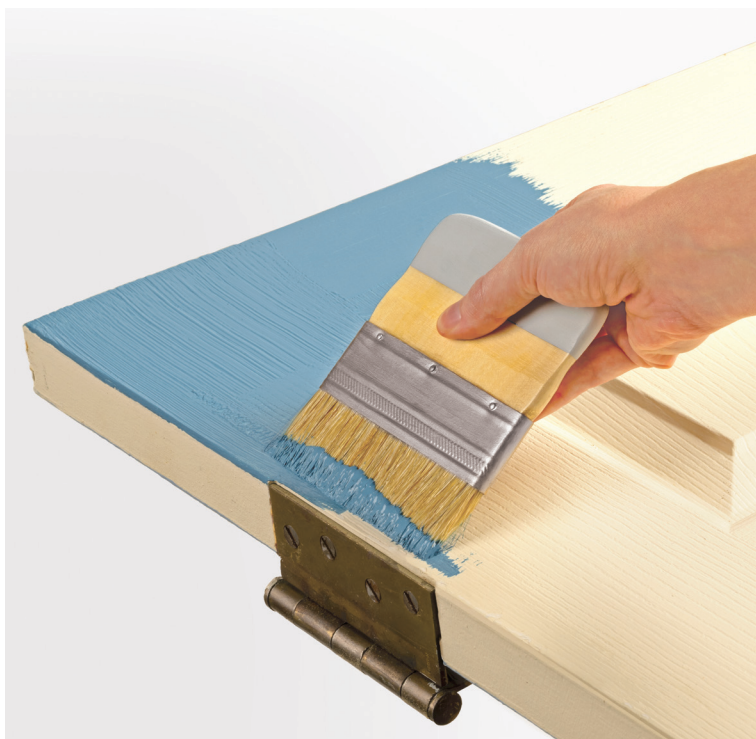

34910
3in WIDE BRUSH

- Easy-to-hold, ergonomic handle
- Premium natural bristles
- Apply basecoats and paint to large surface areas quickly